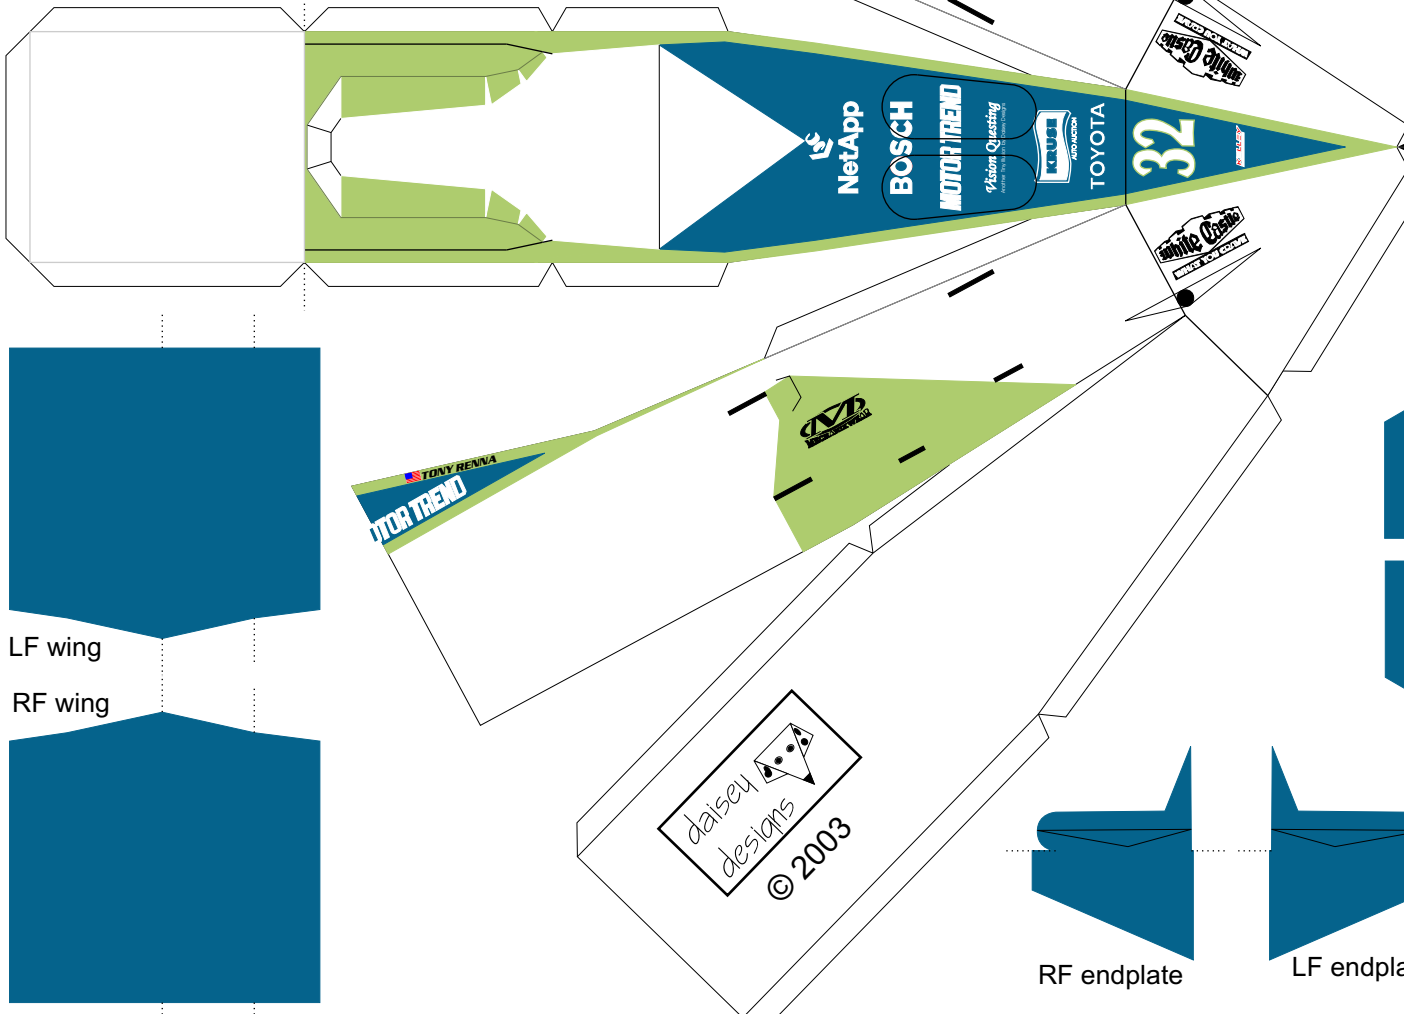

Rear headrest

Steering wheel

Steering shaft

Dash

Rear wing

SHEET 1 OF 5

Front chassis

LF wing

RF wing

RR endplate

LR endplate

RF endplate

LF endplate

Dallara IR-03 / Toyota	
TONY RENNA	32
daisey designs	